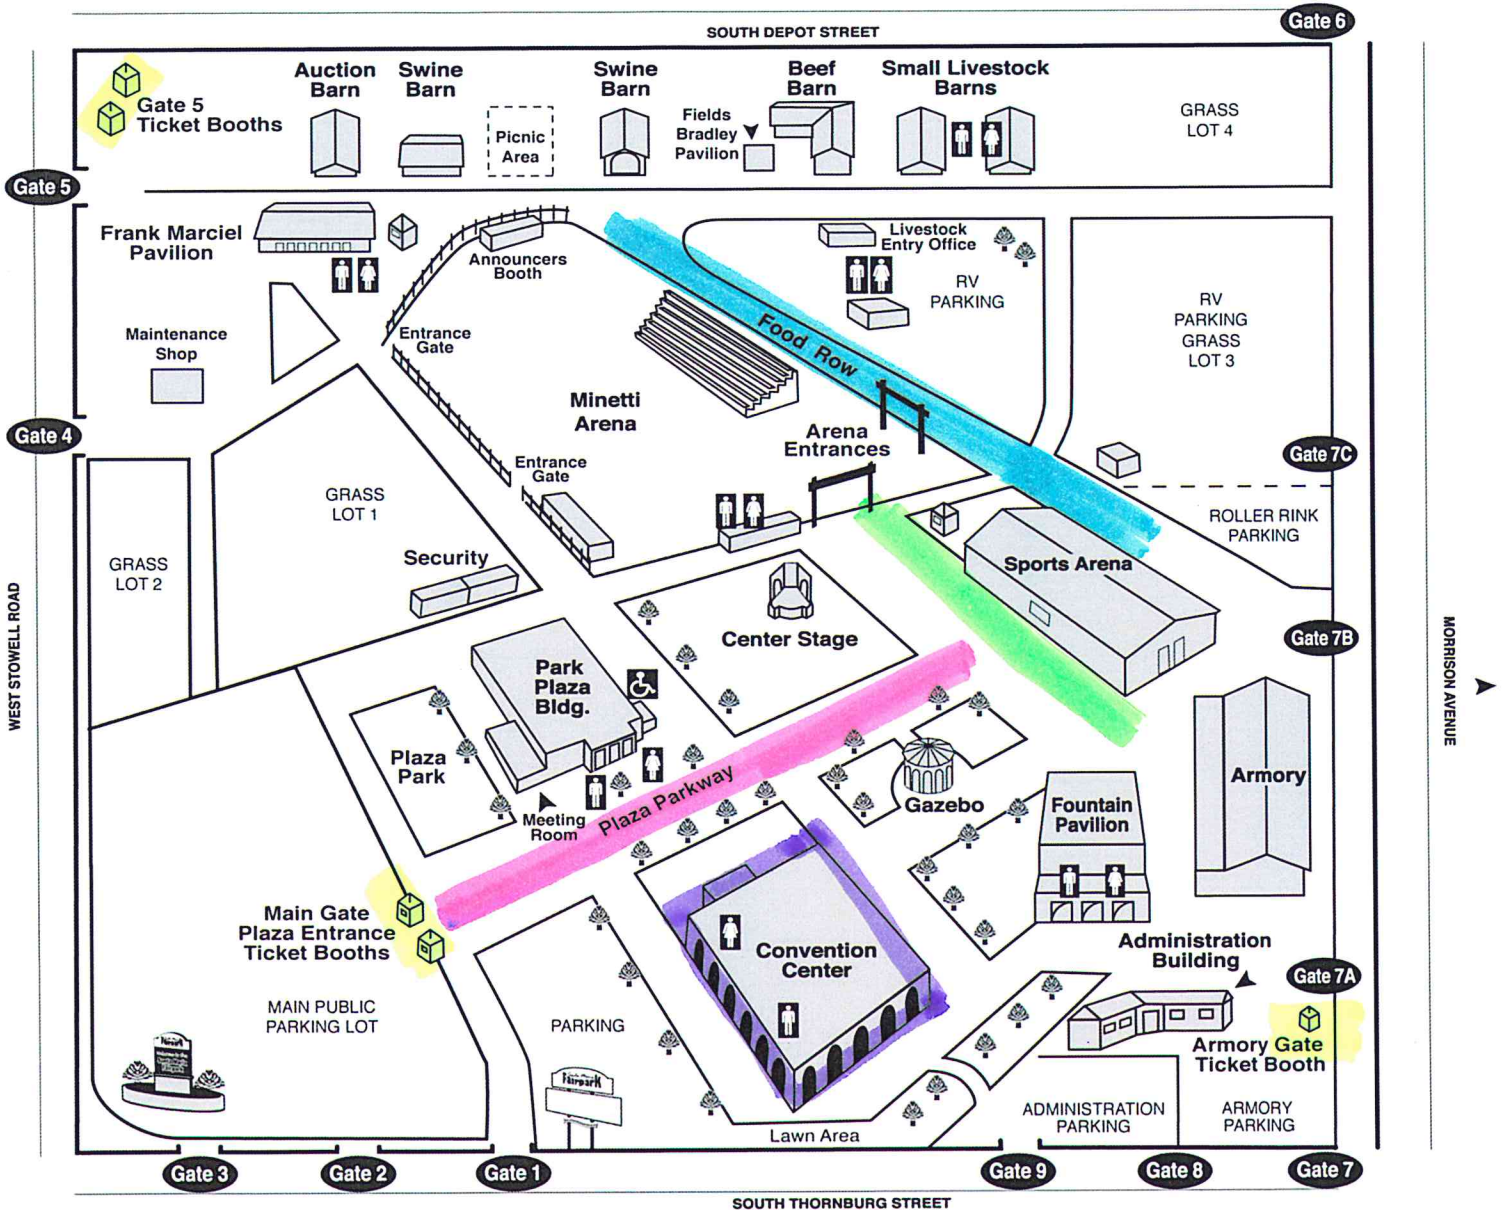

Santa Maria Fairpark

Home of the Santa Barbara County Fair

CONVENTION CENTER

All Doors 6' Wide
 Roll-up Door 12' Wide x 10' High
 Size: 14,175 Sq. Ft.
 Free Span Building

CAPACITY:

2,025 Standing
 1,566 Seated Theater Style
 950 Seated Banquet Style

CEILING HEIGHTS

16' 3" To Bottom of Lights
 18' 3" To Beams
 23' 4" From Center to Roof

PARK PLAZA BUILDING

All Doors 6' Wide
 Roll-up Door 14' Wide x 12' High
 Size: 12,600 Sq. Ft.

CAPACITY:

1,800 Standing
 1,400 Seated Theater Style
 840 Seated Banquet Style

MINETTI ARENA

340' Length x 124' Width
 Size: 42,160 Sq. Ft.

SEATING

Grandstand1,728
 Bleachers.....675
 Box Seats.....500
 Total.....2,903
 Arena Floor.....3,372 (chairs)
 Grand Total.....6,275

- Plaza walkway
- Sports Arena wall
- Food Row
- Entrances

Market place pavilion