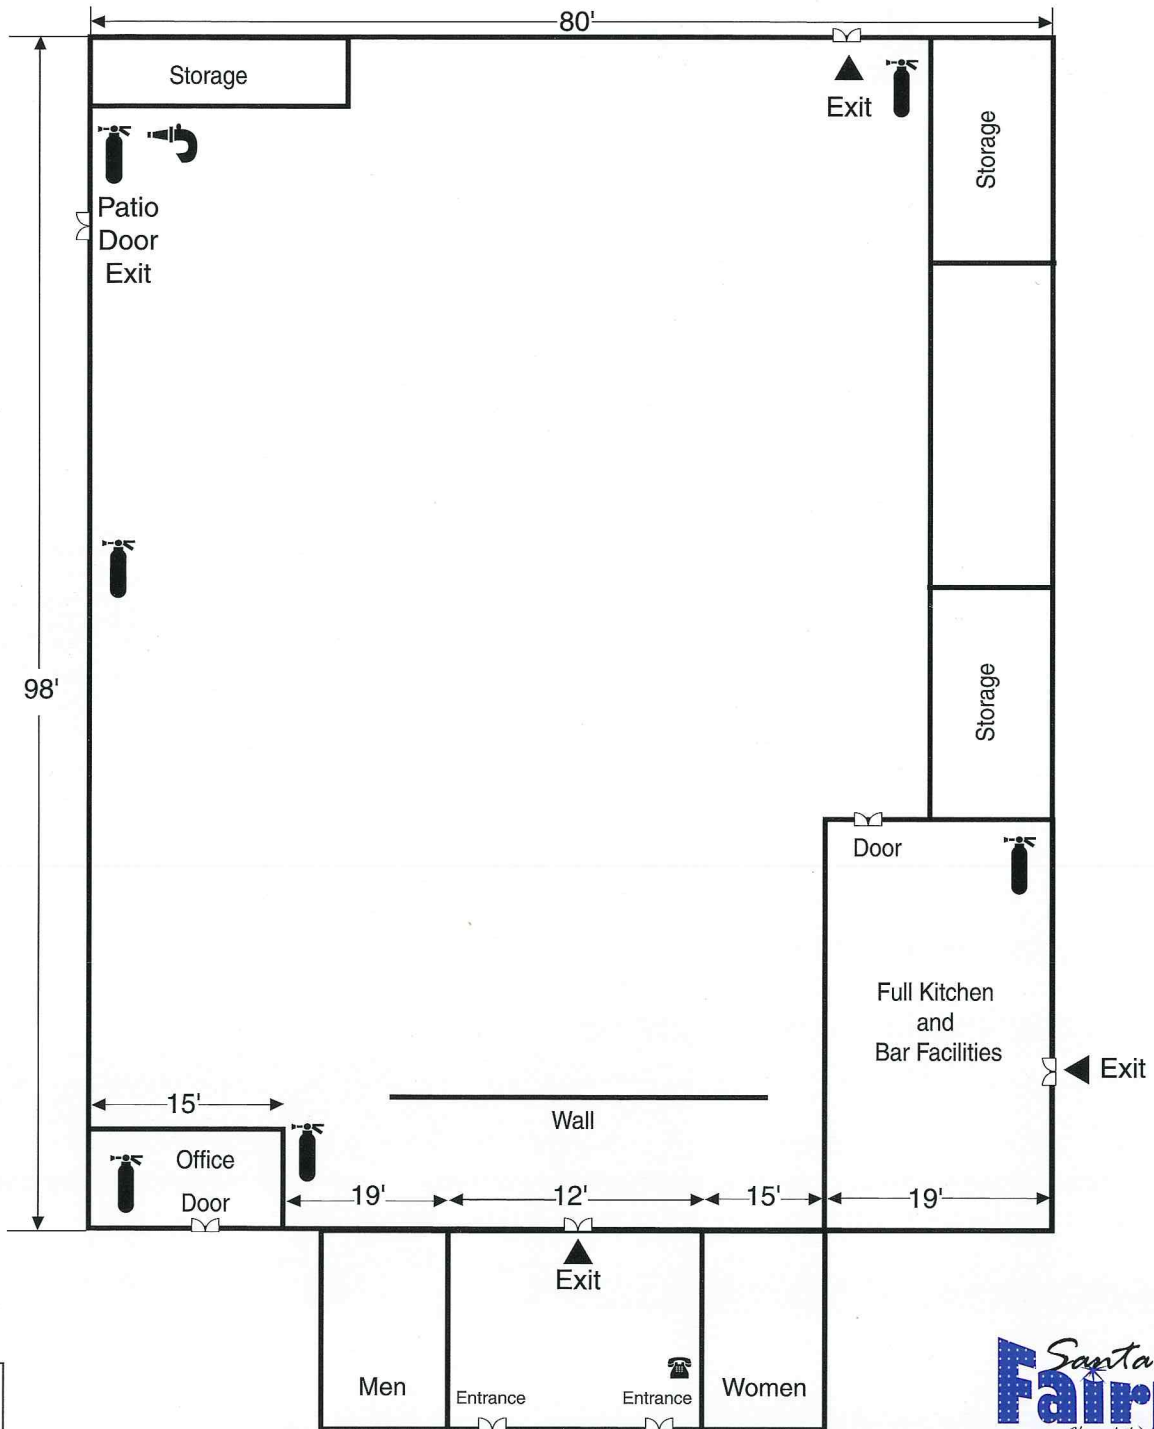

FOUNTAIN PAVILION

Size: 6,500 Sq. Ft. • 80' x 98' • Capacity: 750 Standing • 400 Seated • 250 Banquet
Full kitchen and bar facilities

 Home of the Santa Barbara County Fair

Ph: (805) 925-8824
santamariafairpark.com