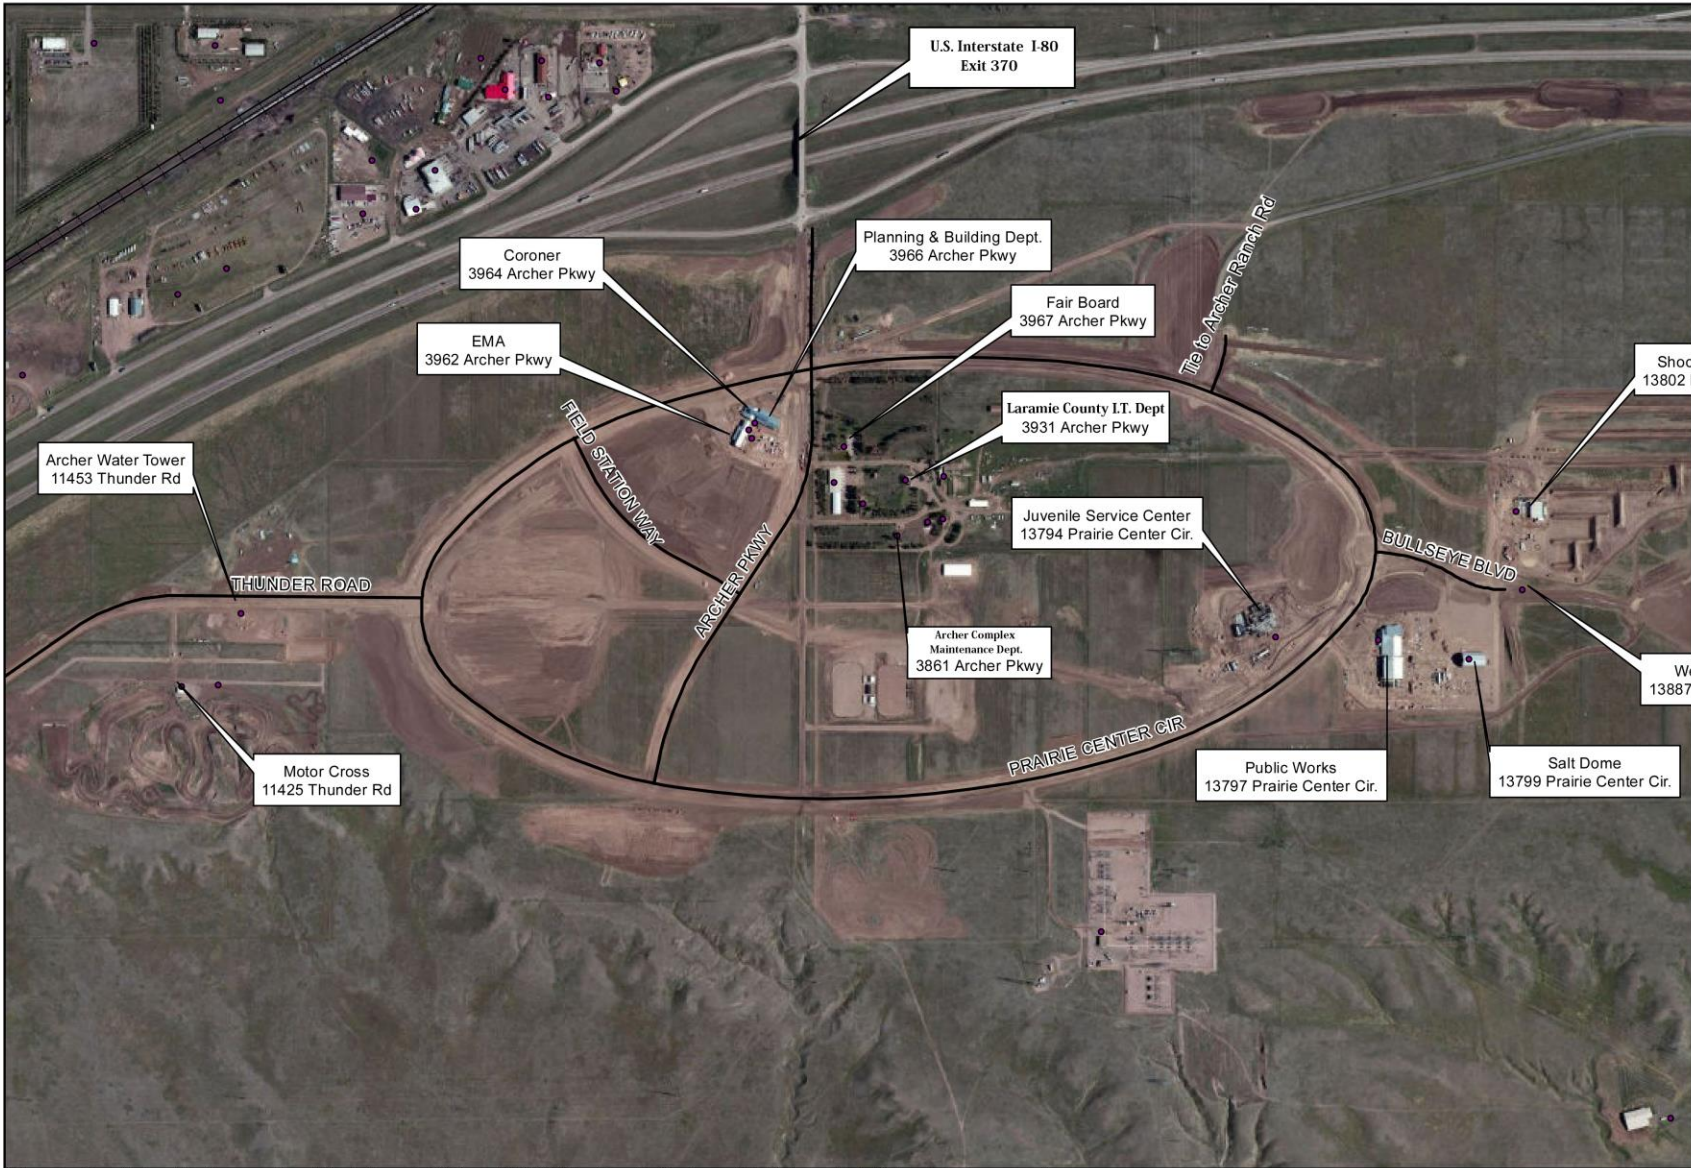

Laramie County, Wyoming

Printed on Apr. 3, 2012

0 115230 460
Feet