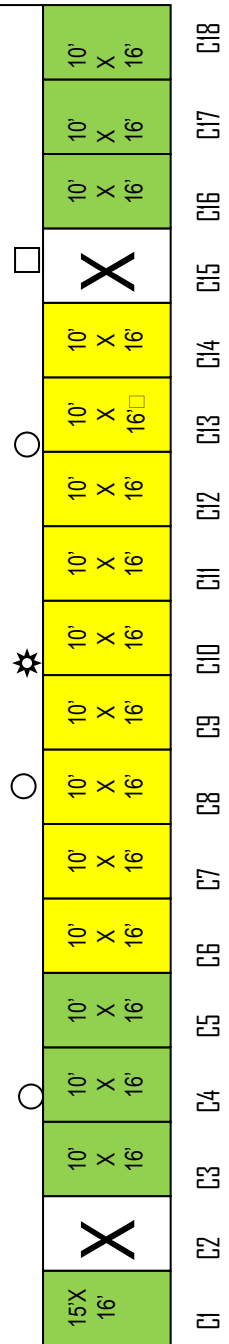

Building C

Main Gate ↙

Deposit	Rented
Available	Food

Gas Meter ⚡ -Light Pole
 - Downspout
 **Please note that the AC units have a fence around them.

Carnival →
↓

More Booths →

Livestock Barn ↗

BBQ Cook-Off →