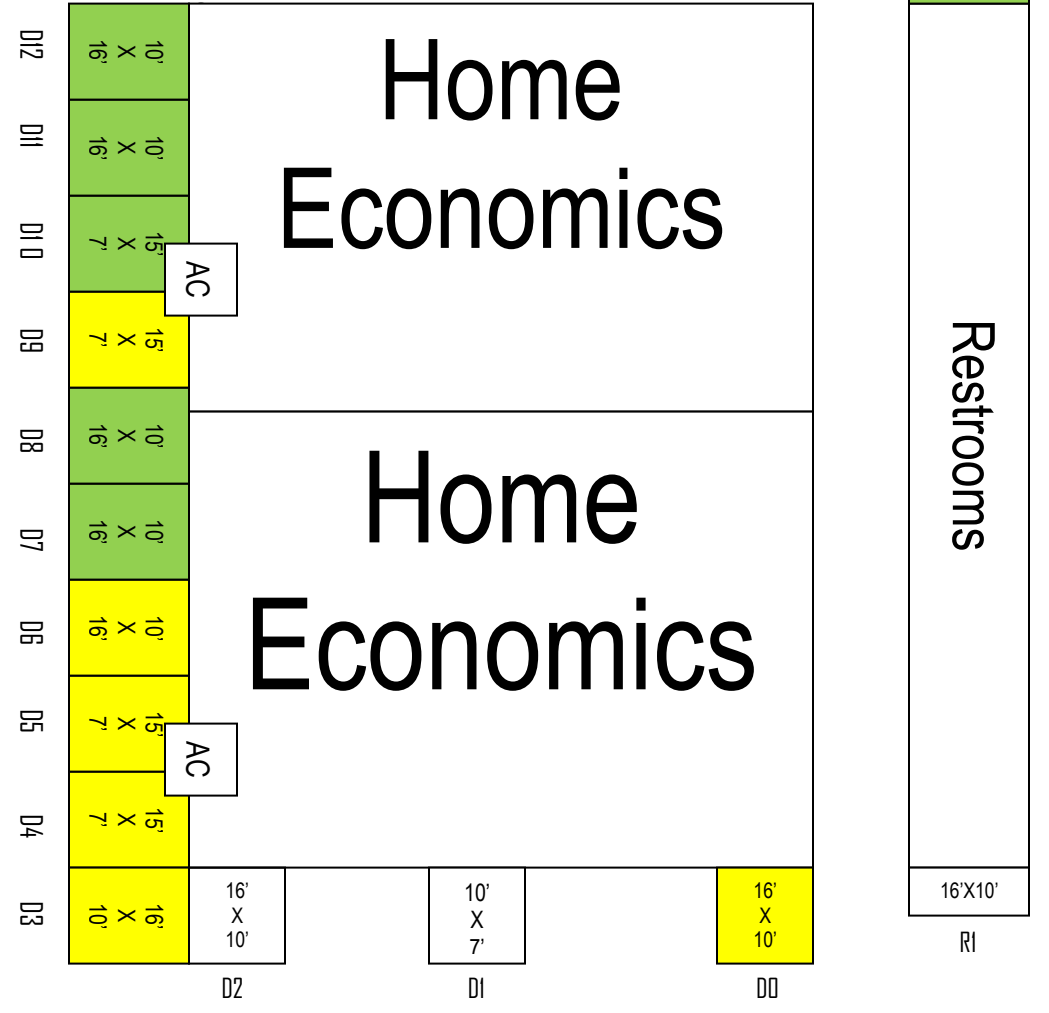

Building C

Main Gate ↙

Deposit	Rented
Available	Food

Gas Meter ⚡ -Light Pole
 - Downspout
 **Please note that the AC units have a fence around them.

Carnival →
↓

More Booths →

Livestock Barn ↗

BBQ Cook-Off →

Home Economics

Home Economics

Restrooms