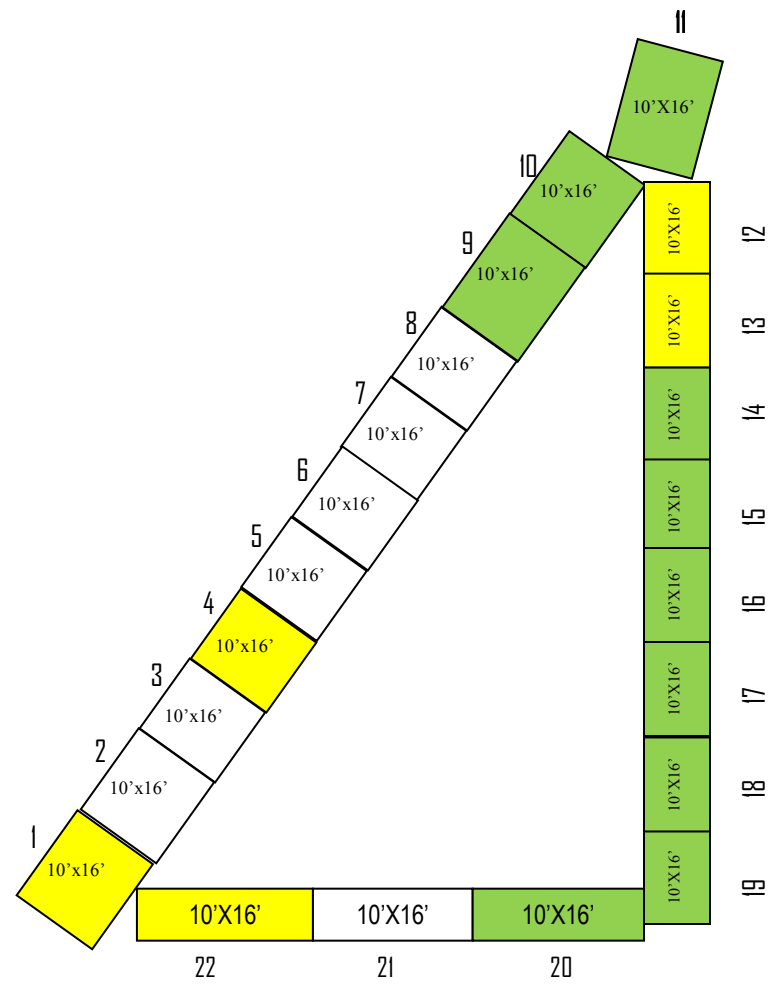

Building C

Main Gate ↙

Deposit	Rented
Available	Food

Gas Meter ⚡ -Light Pole
 - Downspout
 **Please note that the AC units have a fence around them.

Carnival →
↓

More Booths →

Livestock Barn ↗

BBQ Cook-Off →