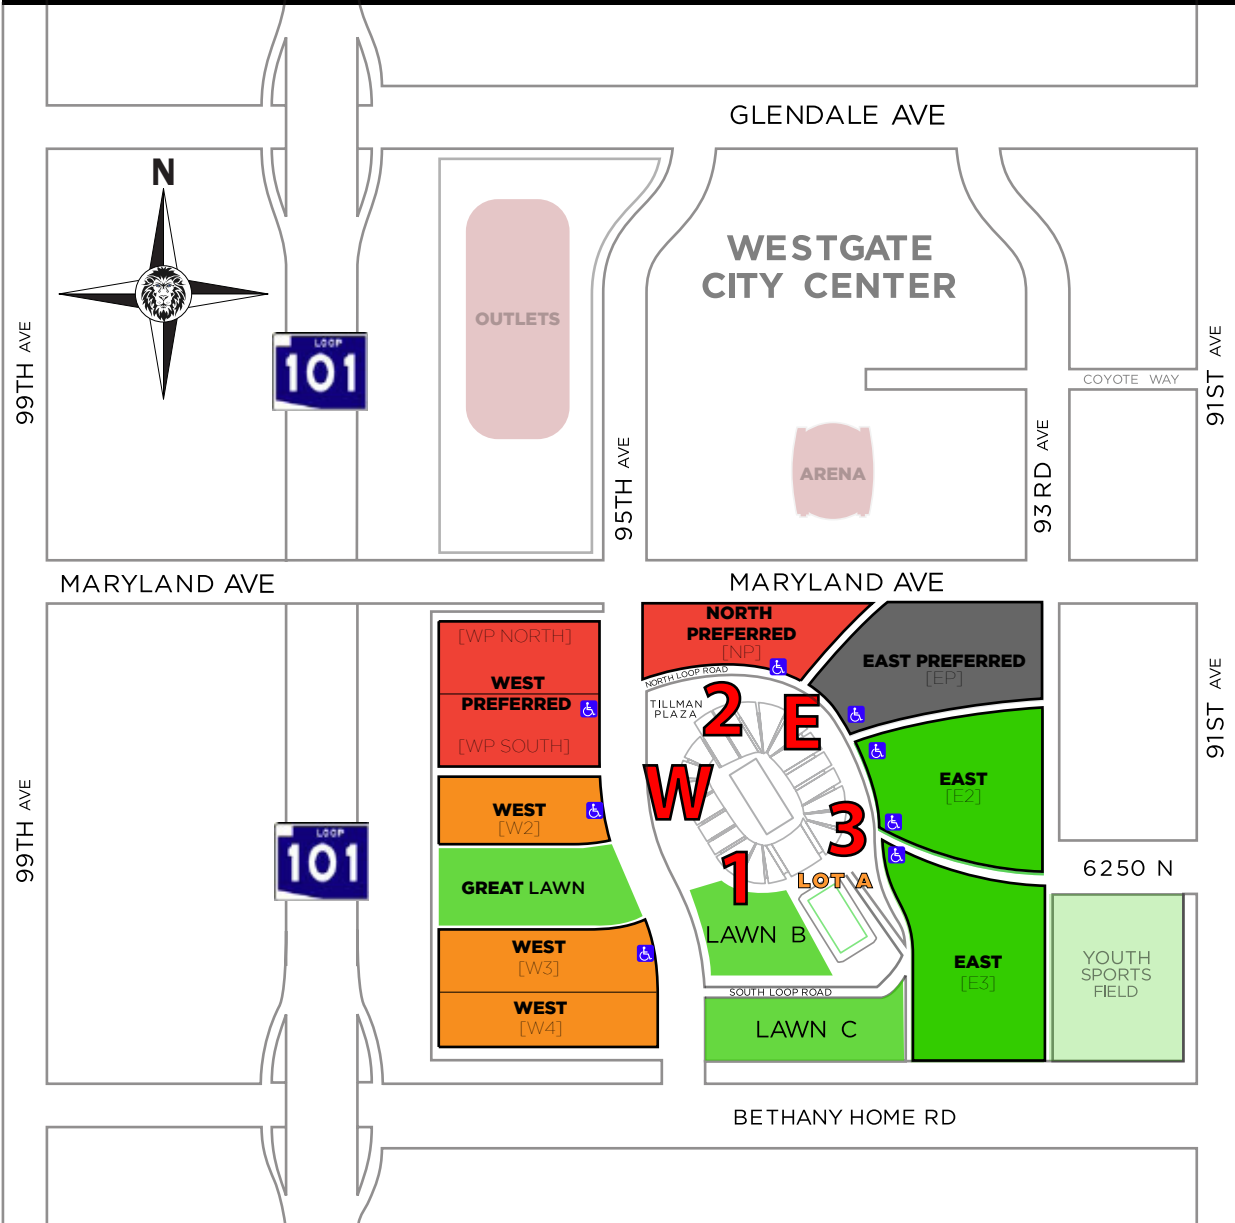

# UNIVERSITY OF PHOENIX STADIUM EVENT PARKING MAP

MAP NOT TO SCALE