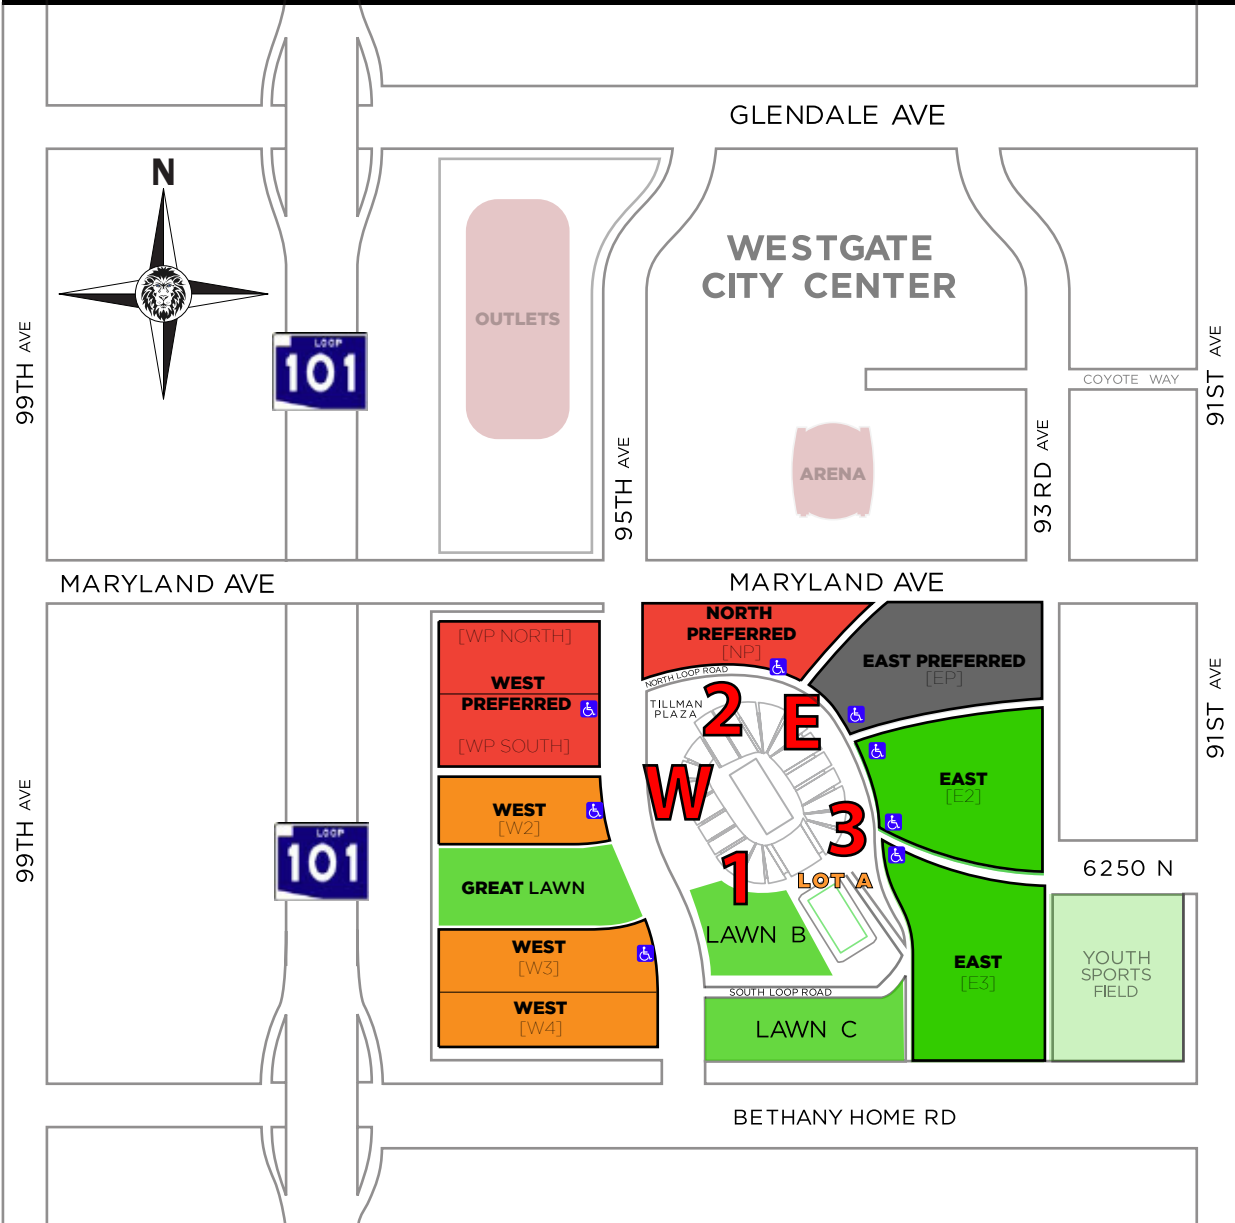

UNIVERSITY OF PHOENIX STADIUM EVENT PARKING MAP

MAP NOT TO SCALE