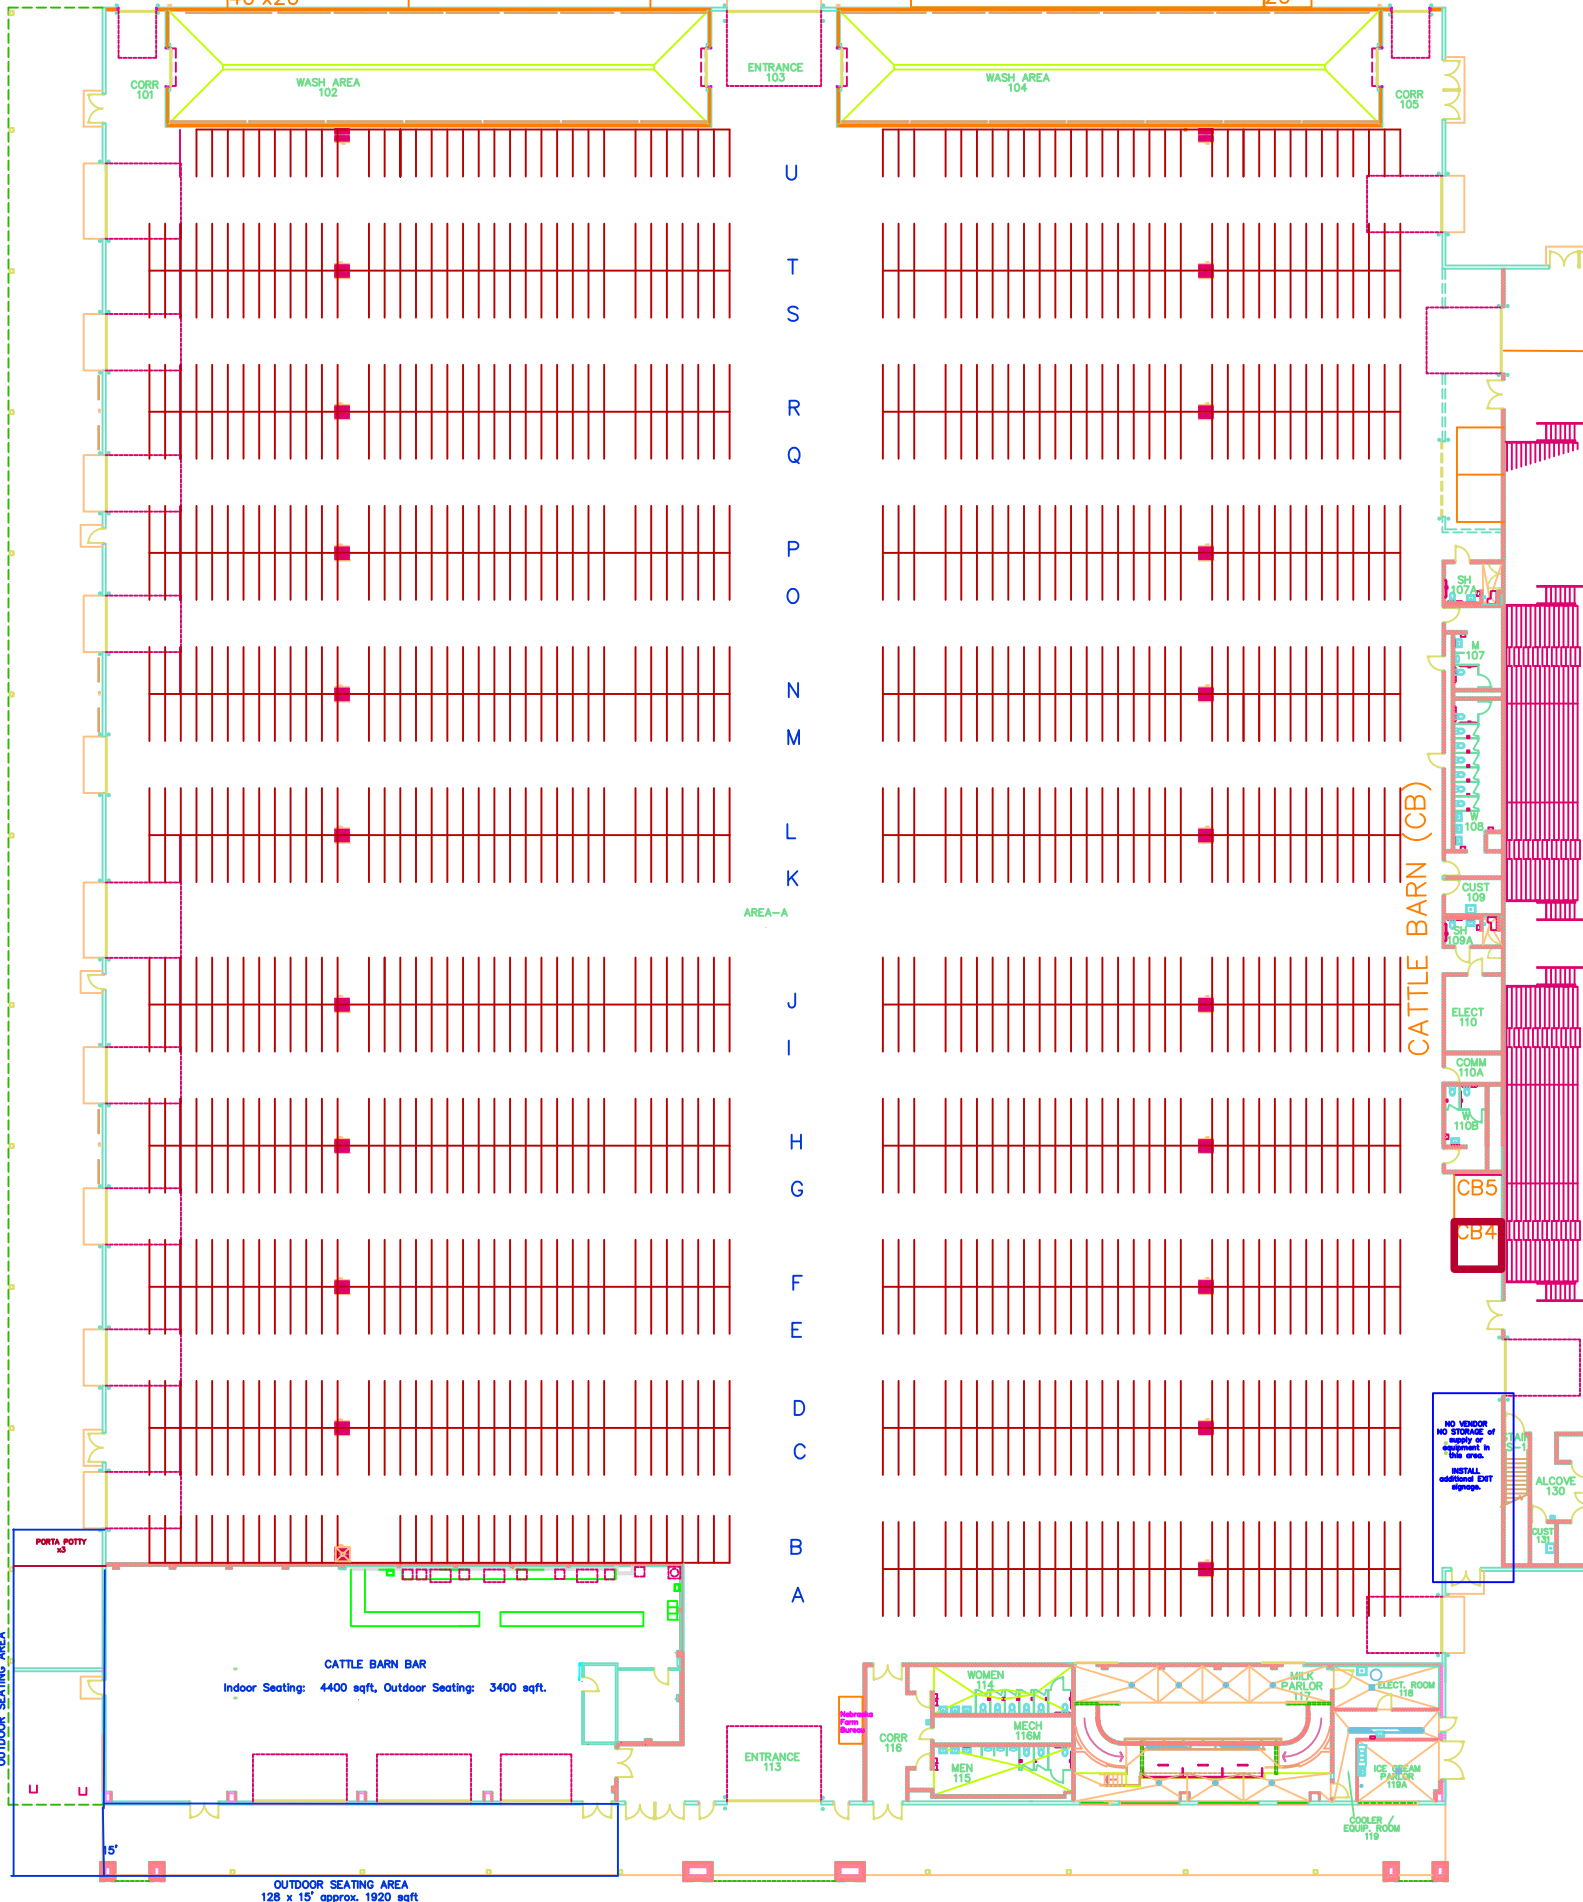

CB11  
NSF Livestock  
Supply  
40'x20'

CB10  
Papa Tom's  
50'x20'

CB9  
Sullivan Supply  
75'x20'

CB8  
RBI  
10'x  
20'

U  
T  
S  
R  
Q  
P  
O  
N  
M  
L  
K  
J  
I  
H  
G  
F  
E  
D  
C  
B  
A

CATTLE BARN (CB)

OUTDOOR SEATING AREA

NO STORAGE of supply or equipment in this area. INSTALL additional DDT signage.

OUTDOOR SEATING AREA  
128 x 15' approx. 1920 sqft