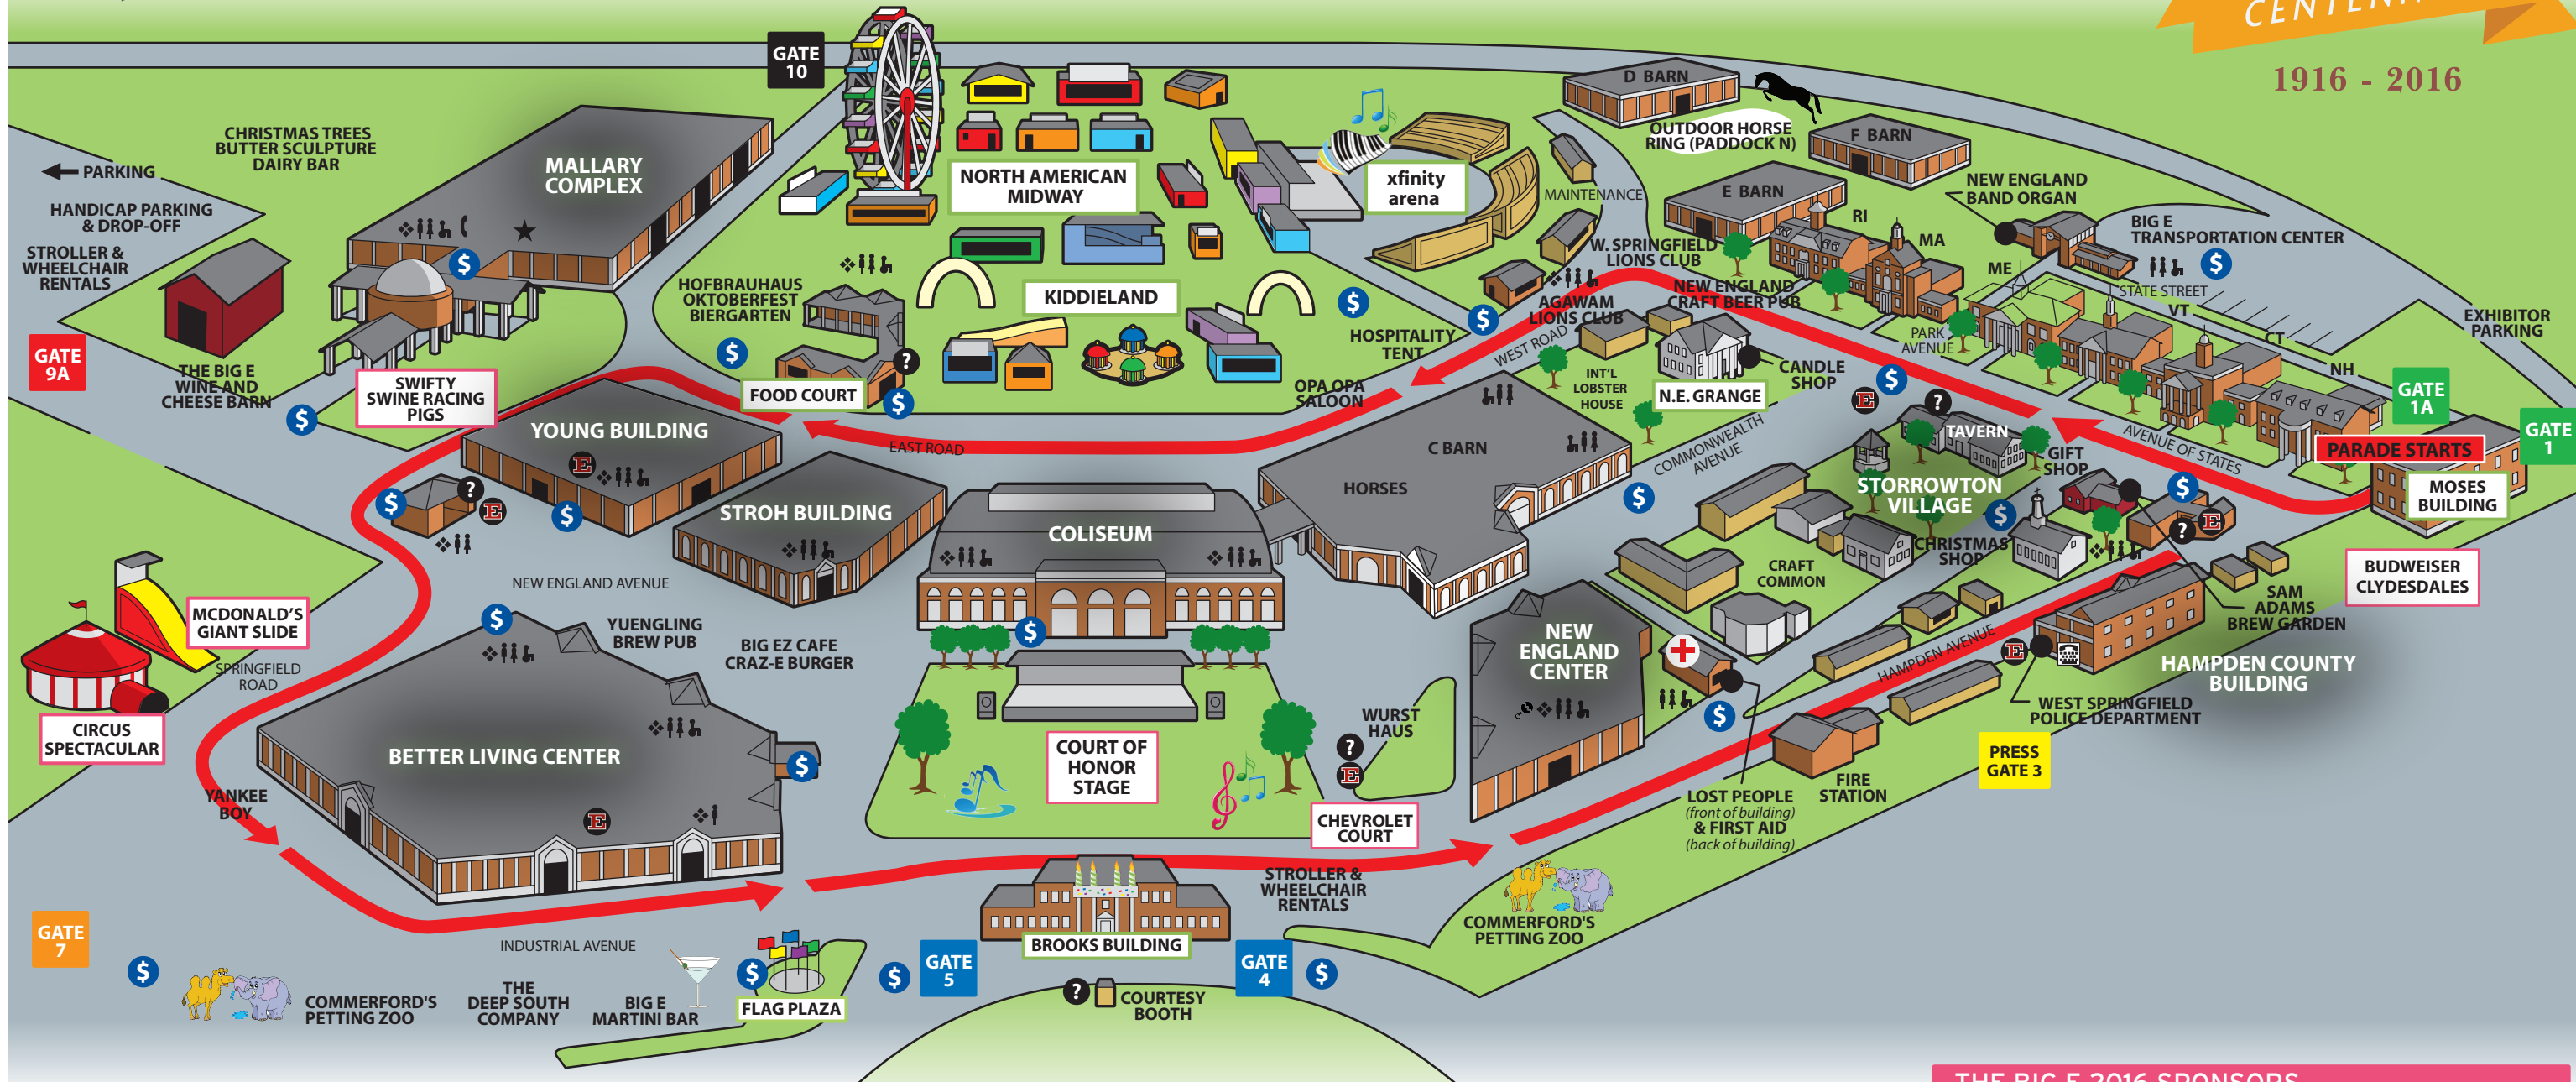

THE BIG E

September 16 - October 2, 2016

ES EASTERN STATES Exposition CENTENNIAL

1916 - 2016

MAP KEY

<ul style="list-style-type: none"> Information Services <small>Sponsored by T-Mobile</small> Telephone - Mallery Complex TTY Telephone Nursing Mothers' Lounge Restrooms Unisex Handicap Restrooms 	<ul style="list-style-type: none"> Baby Changing Station First Aid Big E Souvenirs Handicap Accessible Parade Route Chicopee Savings Bank ATM
--	---

Mardi Gras Beads Sold At Big E Souvenir Locations

<p>BETTER LIVING CENTER The Glass House Restaurant</p> <p>COLISEUM Draft Horse Show Horse Shows sponsored by Williams Distributing Horse & Ox Pulling Sheep Dog Trials</p> <p>HAMPDEN COUNTY BUILDING Circus Museum</p>	<p>MALLARY COMPLEX Agricultural Demonstrations Animals Butter Sculpture Christmas Tree Exhibit Dairy Bar Fiber Nook Milking Parlor</p> <p>NEW ENGLAND CENTER 4-H Clubs Big E Cream Puff Bakery Community Stage Competitive Exhibits Specialty Contests</p>	<p>STORROWTON VILLAGE Storrowton Gazebo & Children's Games sponsored by Mattress Firm Storrowton Tavern & Terrace Craft Common sponsored by Green Earth Energy</p> <p>STROTH BUILDING Chick Hatchery Farm-A-Rama Farm to Family Table Experience sponsored by Big Y® World Class Market® Hallamore Clydesdales</p>	<p>YOUNG BUILDING Big E Bistro Centennial Exhibit sponsored by Uncommon USA International Plaza Irish Exhibit & Guinness Pub Spencer Trappist Beer Bar & Experience V-One Vodka Craft Cocktail Bar sponsored by V-One</p>
--	--	--	--

THE BIG E 2016 SPONSORS

- Big E Circus Spectacular - **Coca-Cola**
- Big E Mardi Gras & Daily Parades - **True Stim**
- Budweiser Clydesdales - **Chicopee Savings Bank & Williams Distributing**
- Court of Honor Stage & xfinity arena - **xfinity®**
- Giant Slide - **McDonald's**
- Official Bank of The Big E, Salute to Chicopee - **Chicopee Savings Bank**
- Official Vehicle of The Big E - **Chevrolet**
- Swiftly Swine Racing Pigs - **Leaf Filter Gutter Protection**