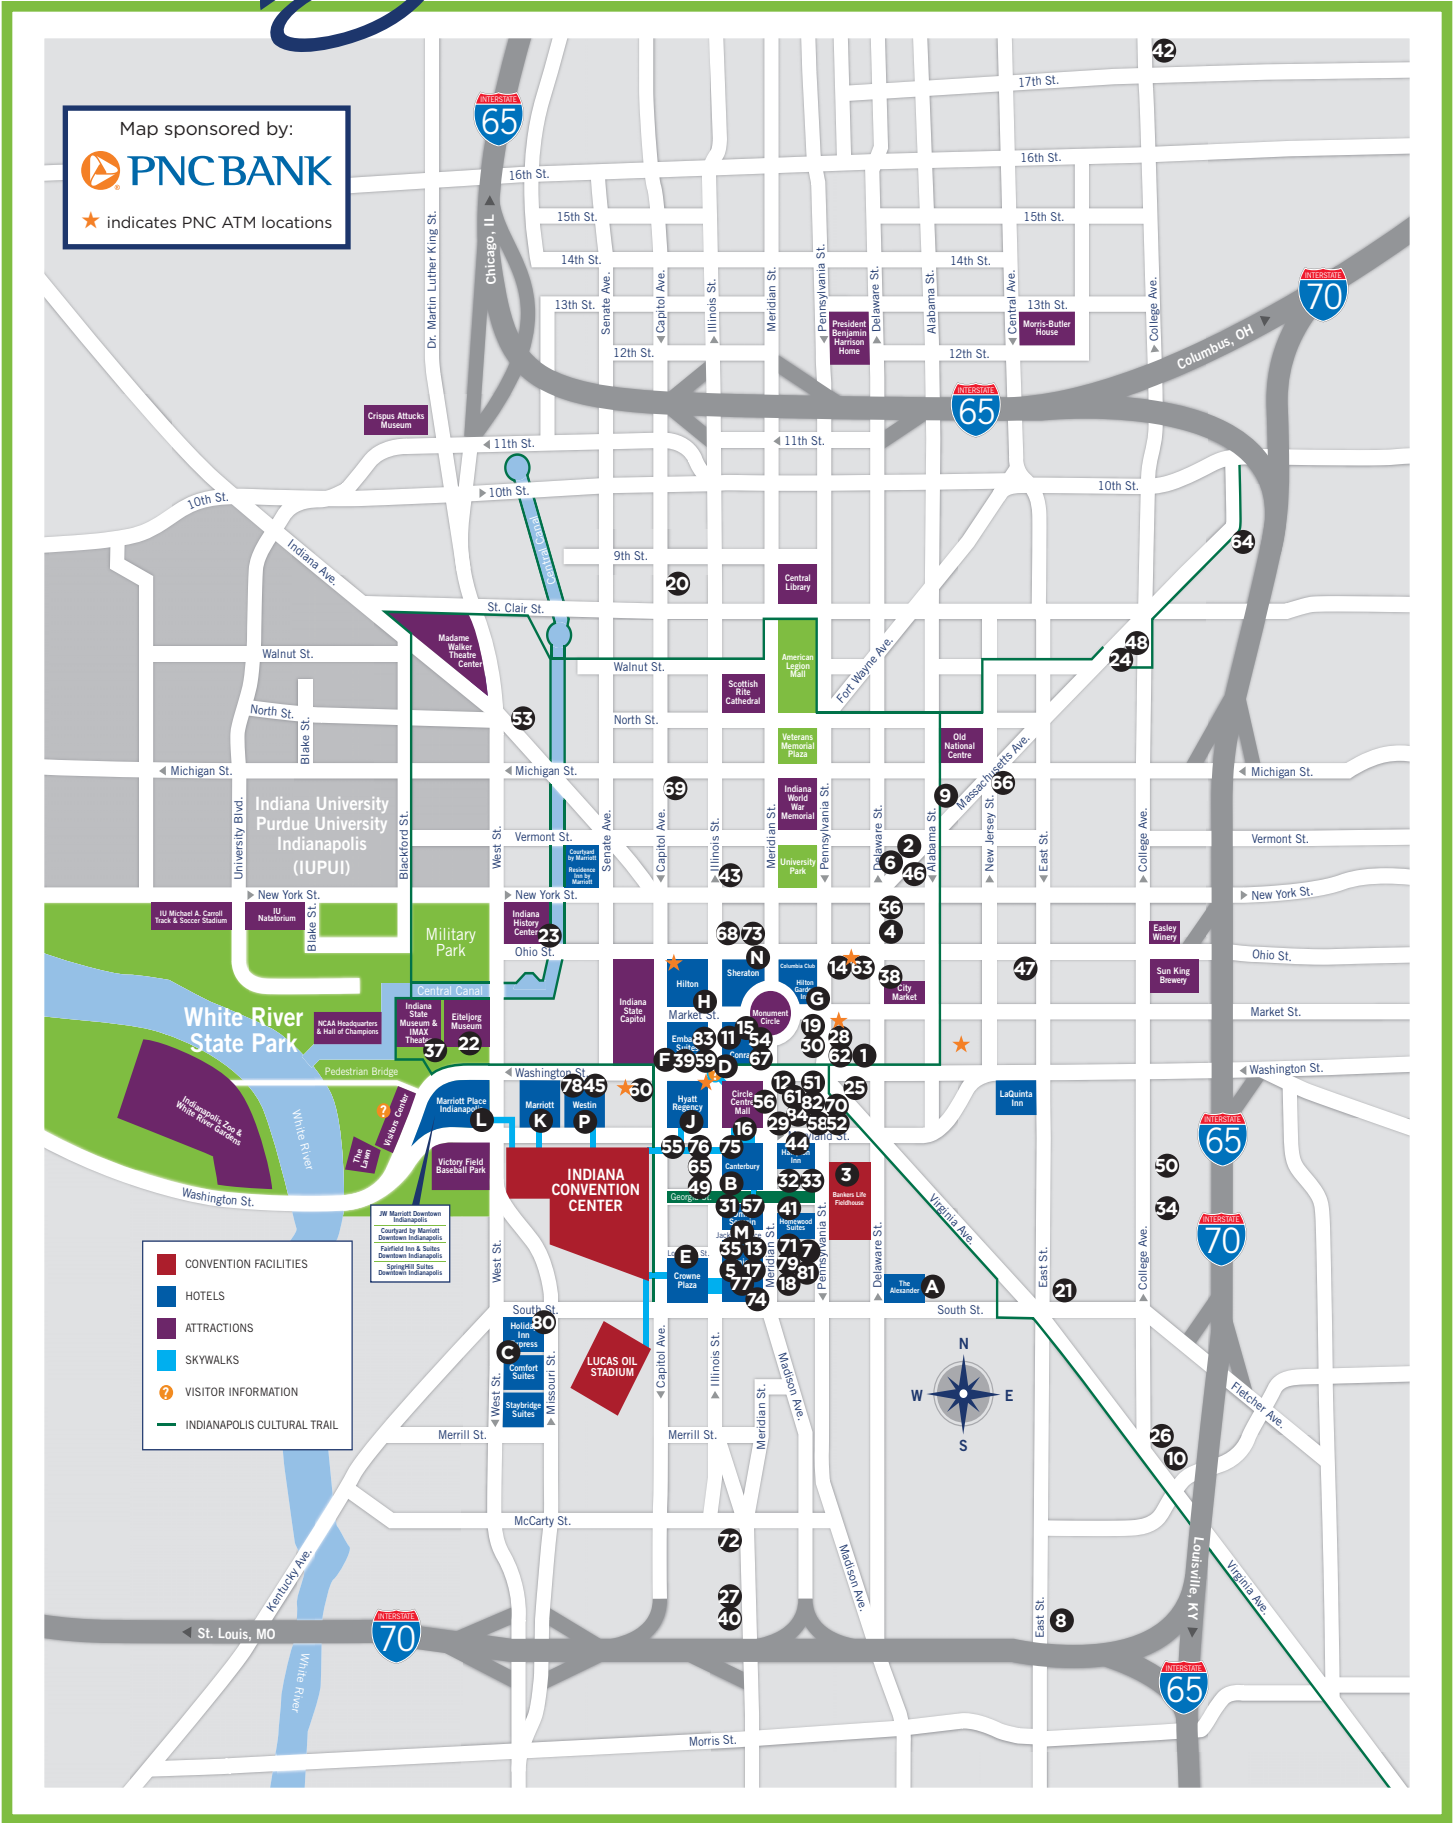

DOWNTOWN INDIANAPOLIS RESTAURANTS

Map sponsored by:

★ indicates PNC ATM locations