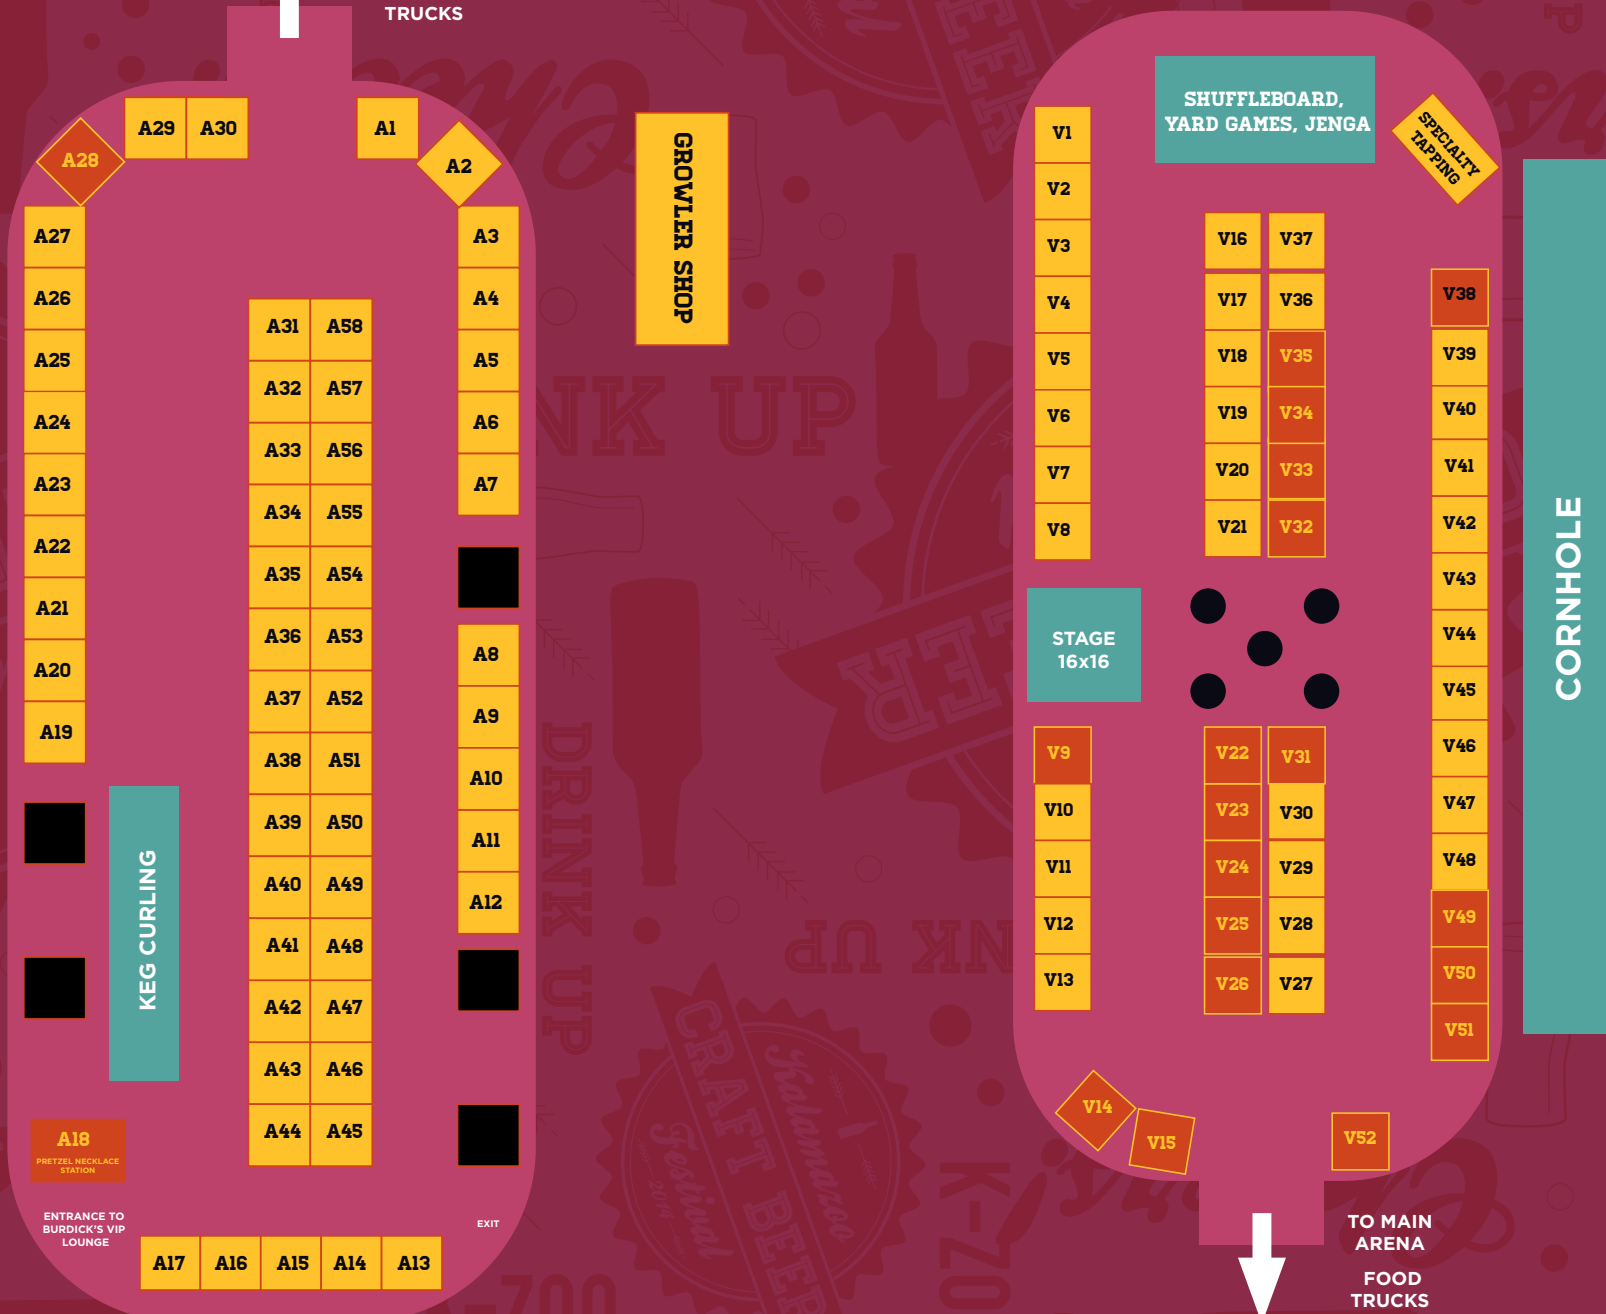

BREW MAP

Main Arena

KEG CURLING
Hosted by Killamazoo
Derby Darlins

TO VALLEY
FOOD
TRUCKS

The Valley

LIVE ENTERTAINMENT
DC-90 | Presented by CLS Image