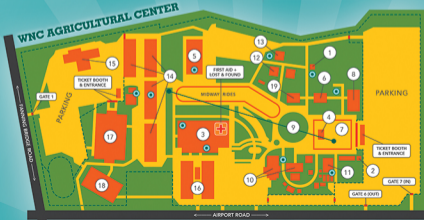

FRIDAY September 8	SATURDAY September 9	SUNDAY September 10	MONDAY September 11	TUESDAY September 12	WEDNESDAY September 13	THURSDAY September 14	FRIDAY September 15	SATURDAY September 16	SUNDAY September 17